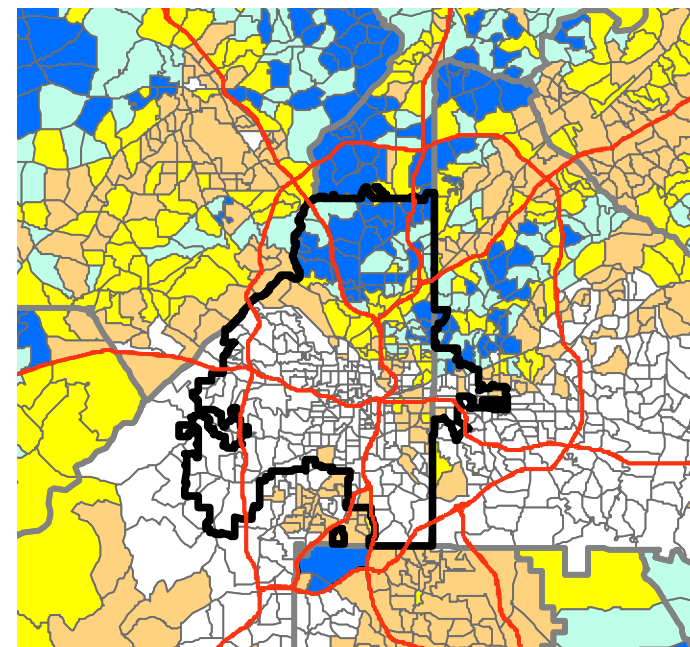

Percent White Population 2008

City of Atlanta

Pop. and Emp. Data

% of Whites

Quintiles are Used

Using ESRI's model-based estimates, this shows, as of 2008, where the heaviest concentrations of White population occur. As can be seen, Whites tend to cluster in the outer fringes of the region. Notable exceptions include northern Atlanta and in the Emory area.

Source: ESRI