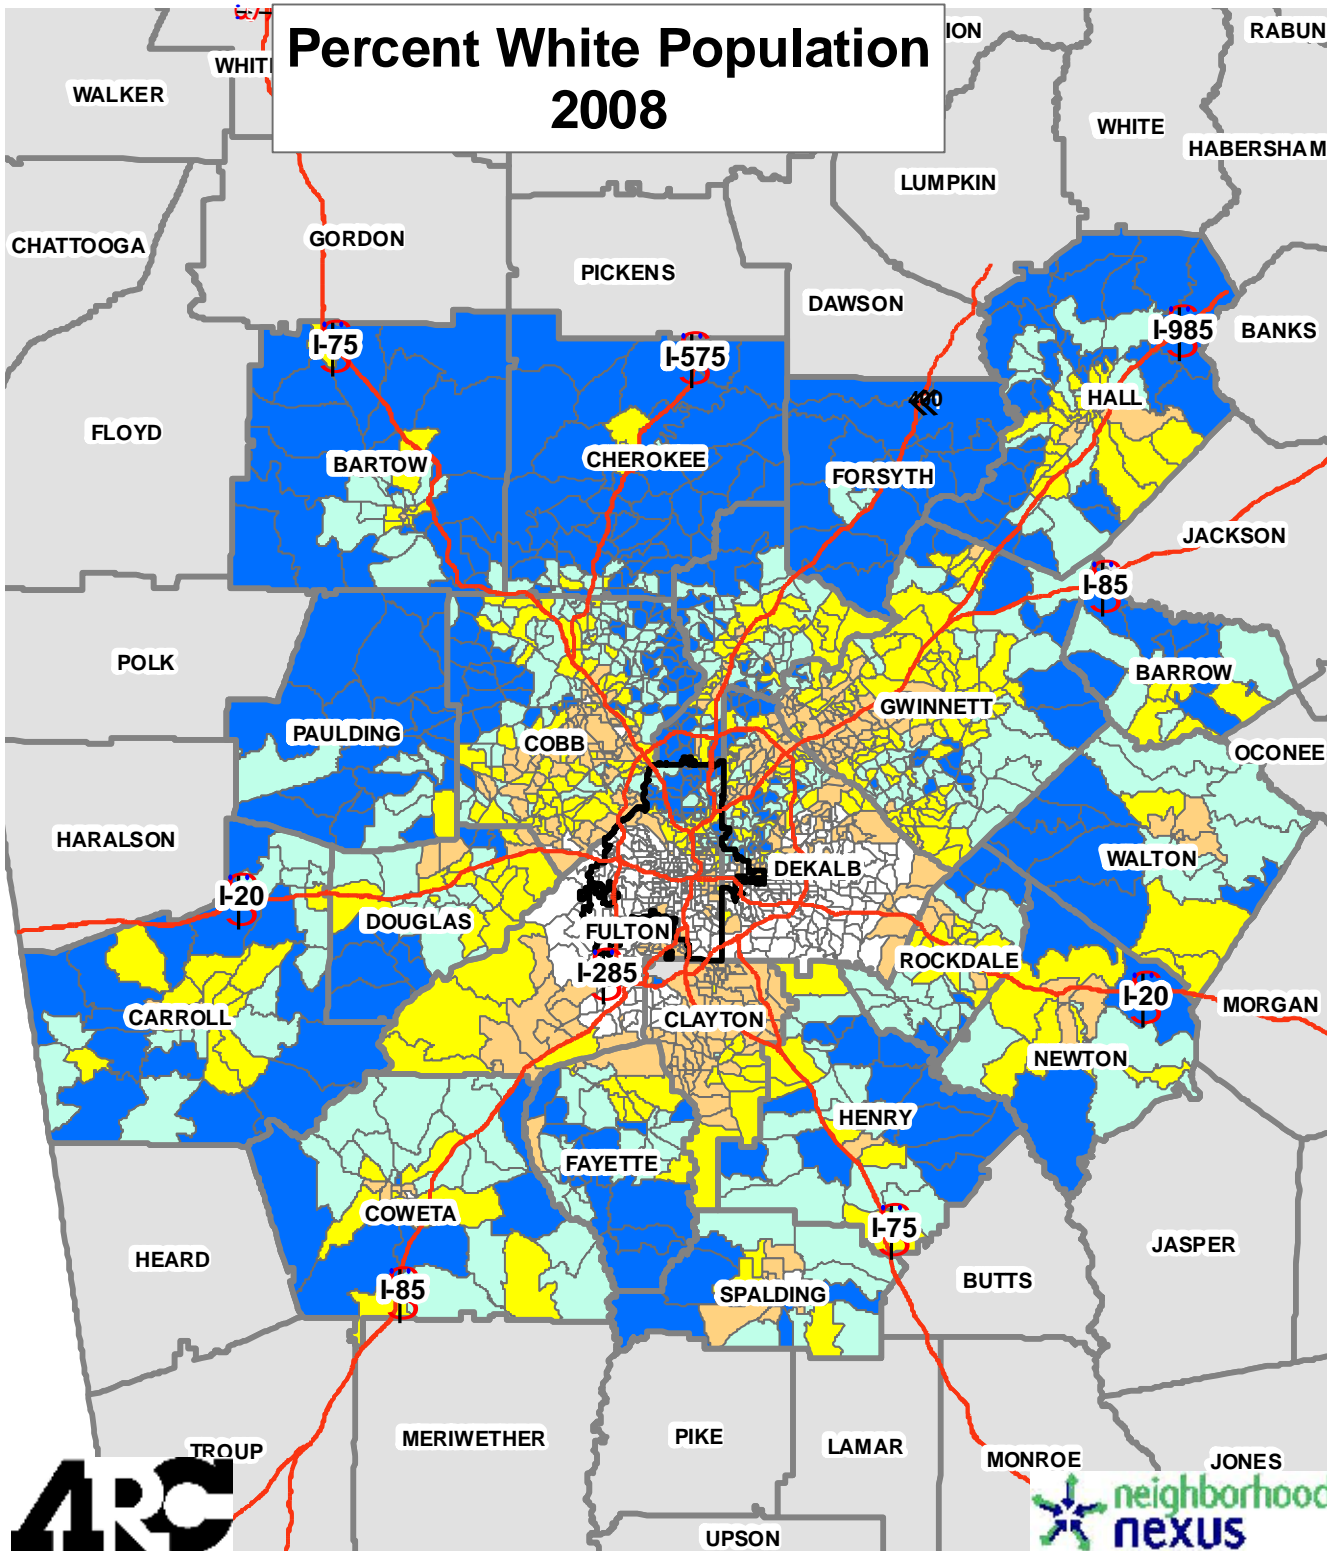

Percent White Population 2008

City of Atlanta

Pop. and Emp. Data

% of Whites

Quintiles are Used

Using ESRI's model-based estimates, this shows, as of 2008, where the heaviest concentrations of White population occur. As can be seen, Whites tend to cluster in the outer fringes of the region. Notable exceptions include northern Atlanta and in the Emory area.

Source: ESRI