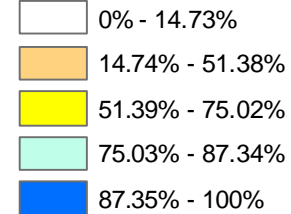

Percent White Population 2008

City of Atlanta

Pop. and Emp. Data

% of Whites

Quintiles are Used

Using ESRI's model-based estimates, this shows, as of 2008, where the heaviest concentrations of White population occur. As can be seen, Whites tend to cluster in the outer fringes of the region. Notable exceptions include northern Atlanta and in the Emory area.