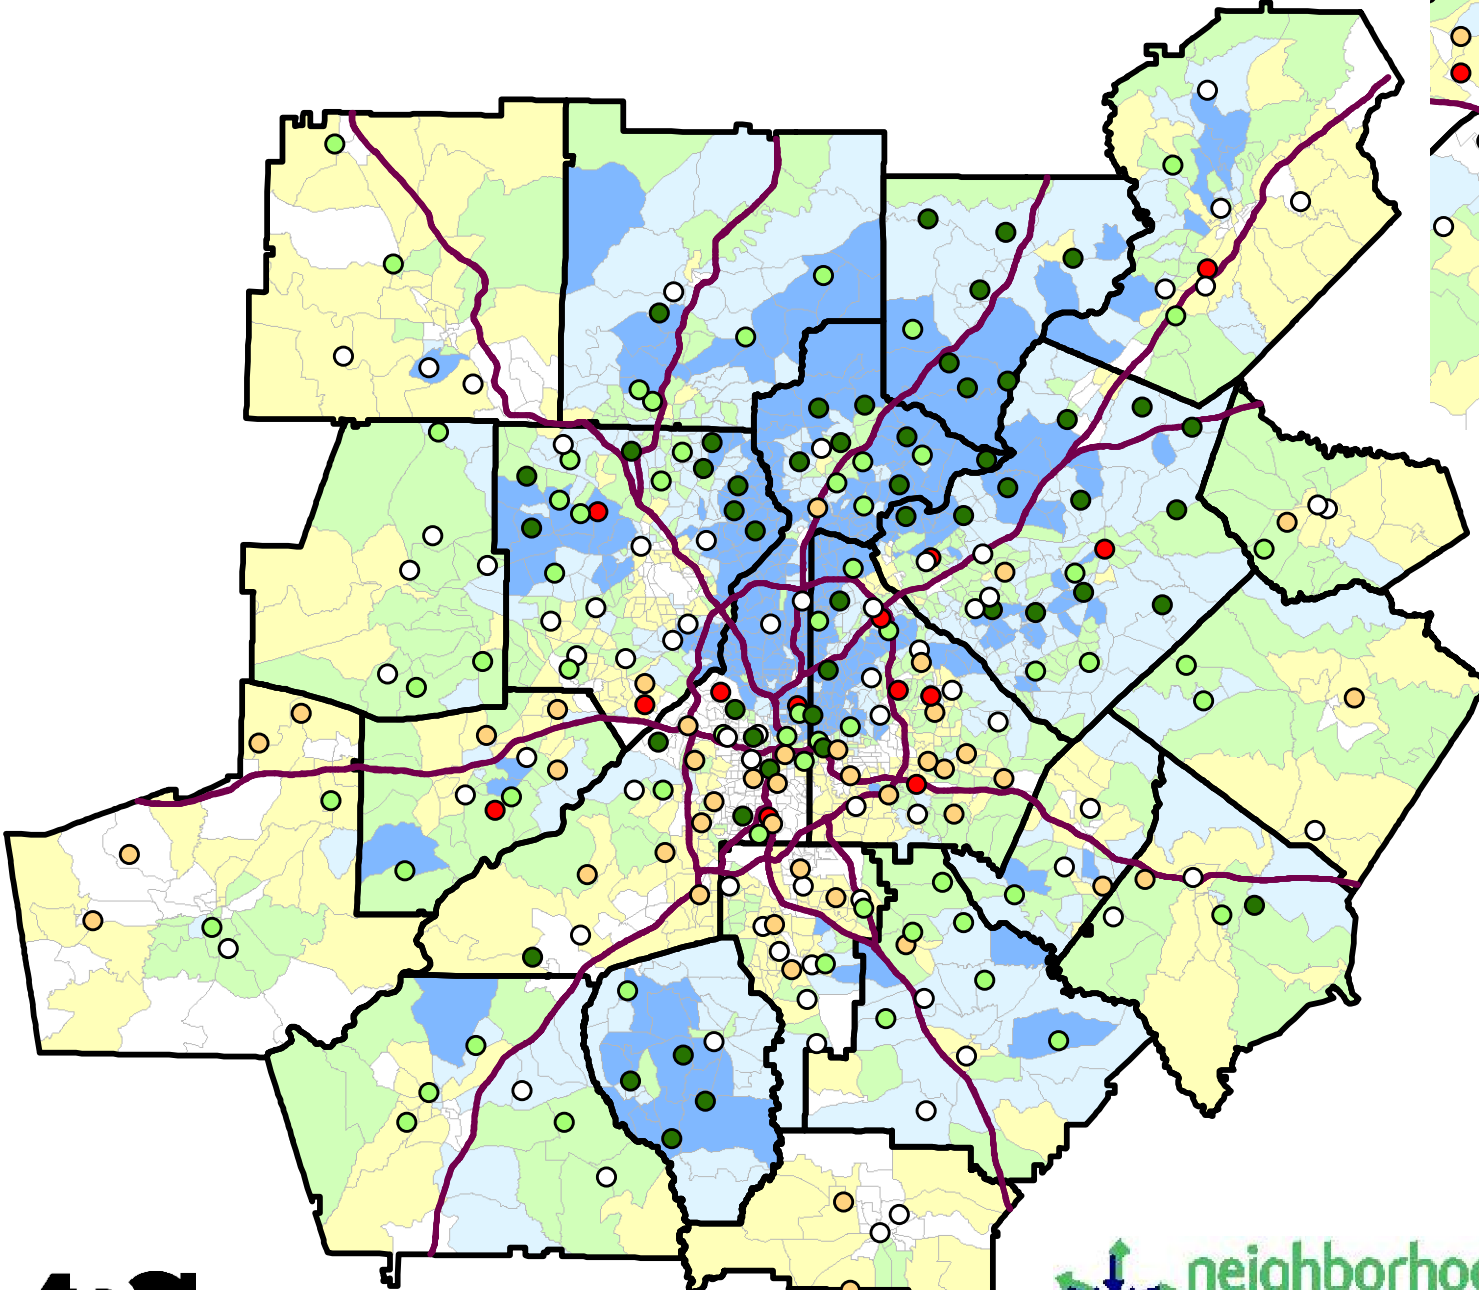

Eighth Grade CRCT Math Scores

Percentage of students who do not meet standard

2008

CRCT Scores - 8th Grade

% not meeting standards

- 0% - 18.9%
- 19% - 35.7%
- 35.8% - 52%
- 52.1% - 73.5%
- 73.6% - 100%

Base Map (ESRI Estimates)

Median Home Value

- \$0.00 - \$105,978.00
- \$105,978.01 - \$137,642.00
- \$137,642.01 - \$174,577.00
- \$174,577.01 - \$232,416.00
- \$232,416.01 - \$1,000,001.00

All values broken into quintiles