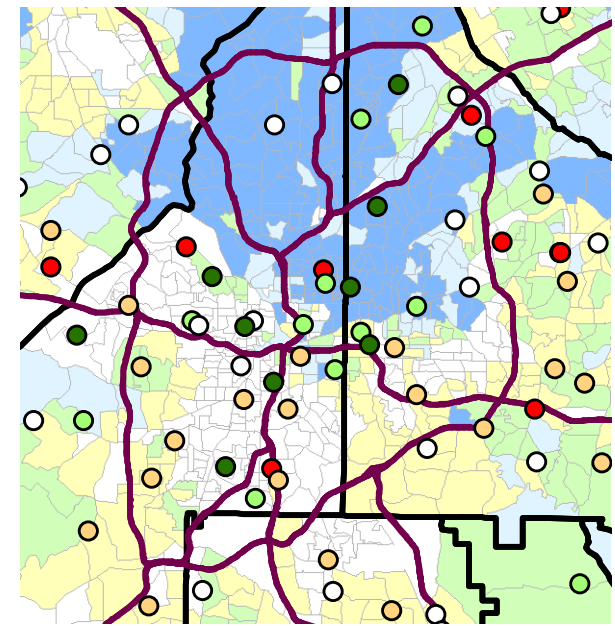

Eighth Grade CRCT Math Scores

Percentage of students who do not meet standard

2008

CRCT Scores - 8th Grade

% not meeting standards

- 0% - 18.9%
- 19% - 35.7%
- 35.8% - 52%
- 52.1% - 73.5%
- 73.6% - 100%

Base Map (ESRI Estimates)