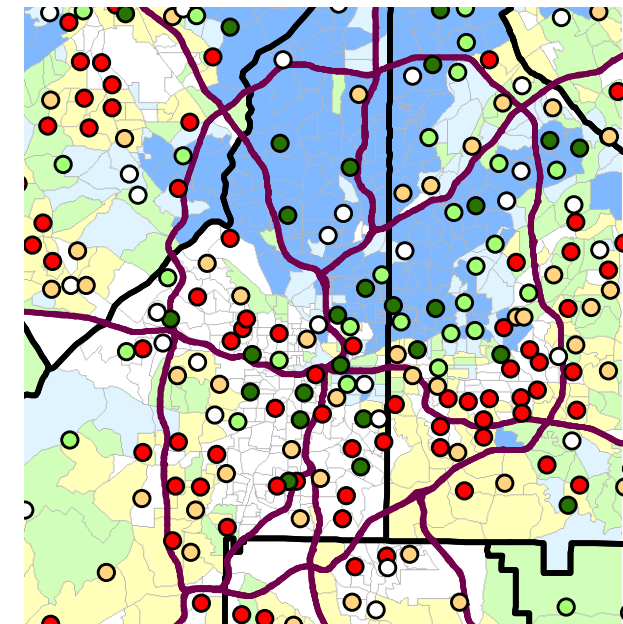

Third Grade CRCT Reading Scores

Percentage of students who do not meet standard

2008

CRCT Scores - 3rd Grade

% not meeting standards

- 0% - 4.3%
- 4.4% - 8.6%
- 8.7% - 13.2%
- 13.3% - 19.7%
- 19.8% - 84.6%

— freeways_20

□ counties_20

Base Map (ESRI Estimates)

Median Home Value

- \$0.00 - \$105,978.00
- \$105,978.01 - \$137,642.00
- \$137,642.01 - \$174,577.00
- \$174,577.01 - \$232,416.00
- \$232,416.01 - \$1,000,001.00