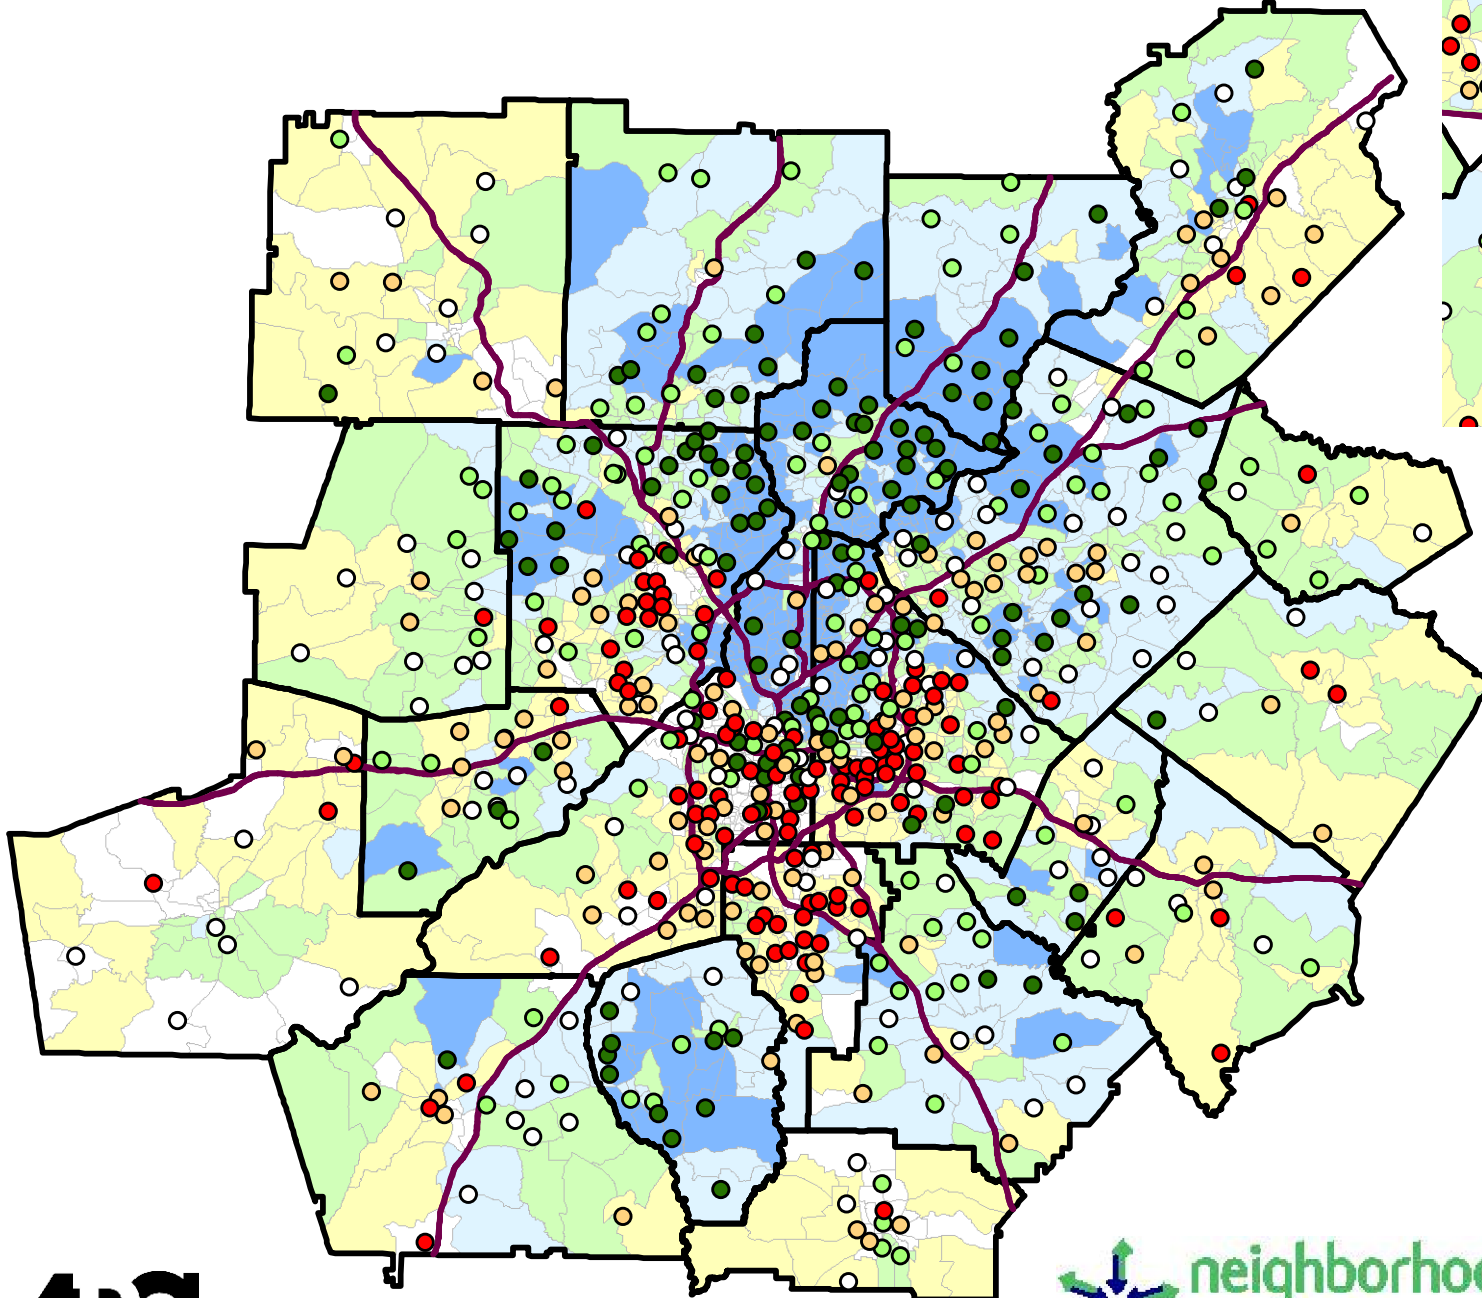

Third Grade CRCT Reading Scores

Percentage of students who do not meet standard

2008

CRCT Scores - 3rd Grade

% not meeting standards

- 0% - 4.3%
- 4.4% - 8.6%
- 8.7% - 13.2%
- 13.3% - 19.7%
- 19.8% - 84.6%

— freeways_20

□ counties_20

Base Map (ESRI Estimates)

Median Home Value

- \$0.00 - \$105,978.00
- \$105,978.01 - \$137,642.00
- \$137,642.01 - \$174,577.00
- \$174,577.01 - \$232,416.00
- \$232,416.01 - \$1,000,001.00