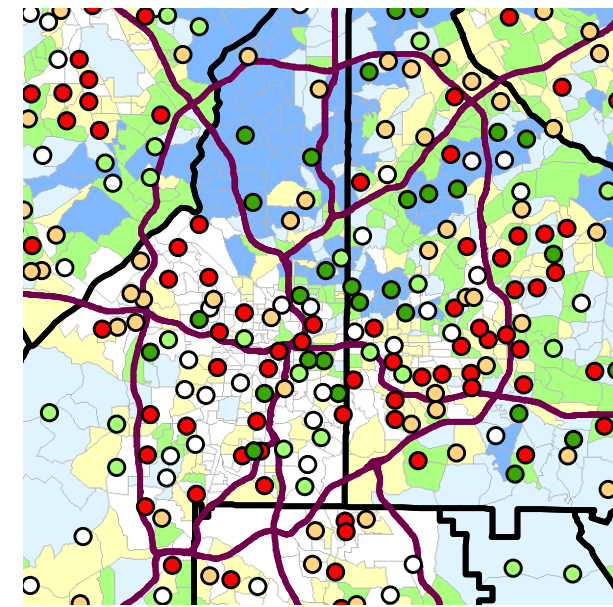

First Grade CRCT Reading Scores

Percentage of students who do not meet standard

2008

CRCT Scores - 1st Grade

% not meeting standards

- 0% - 3.5%
- 3.6% - 6.9%
- 7% - 11.1%
- 11.2% - 16%
- 16.1% - 41.6%

Base Map (ESRI Estimates)

Median HH Income

- \$0.00 - \$43,670.00
- \$43,670.01 - \$57,912.00
- \$57,912.01 - \$70,511.00
- \$70,511.01 - \$88,236.00
- \$88,236.01 - \$236,931.00