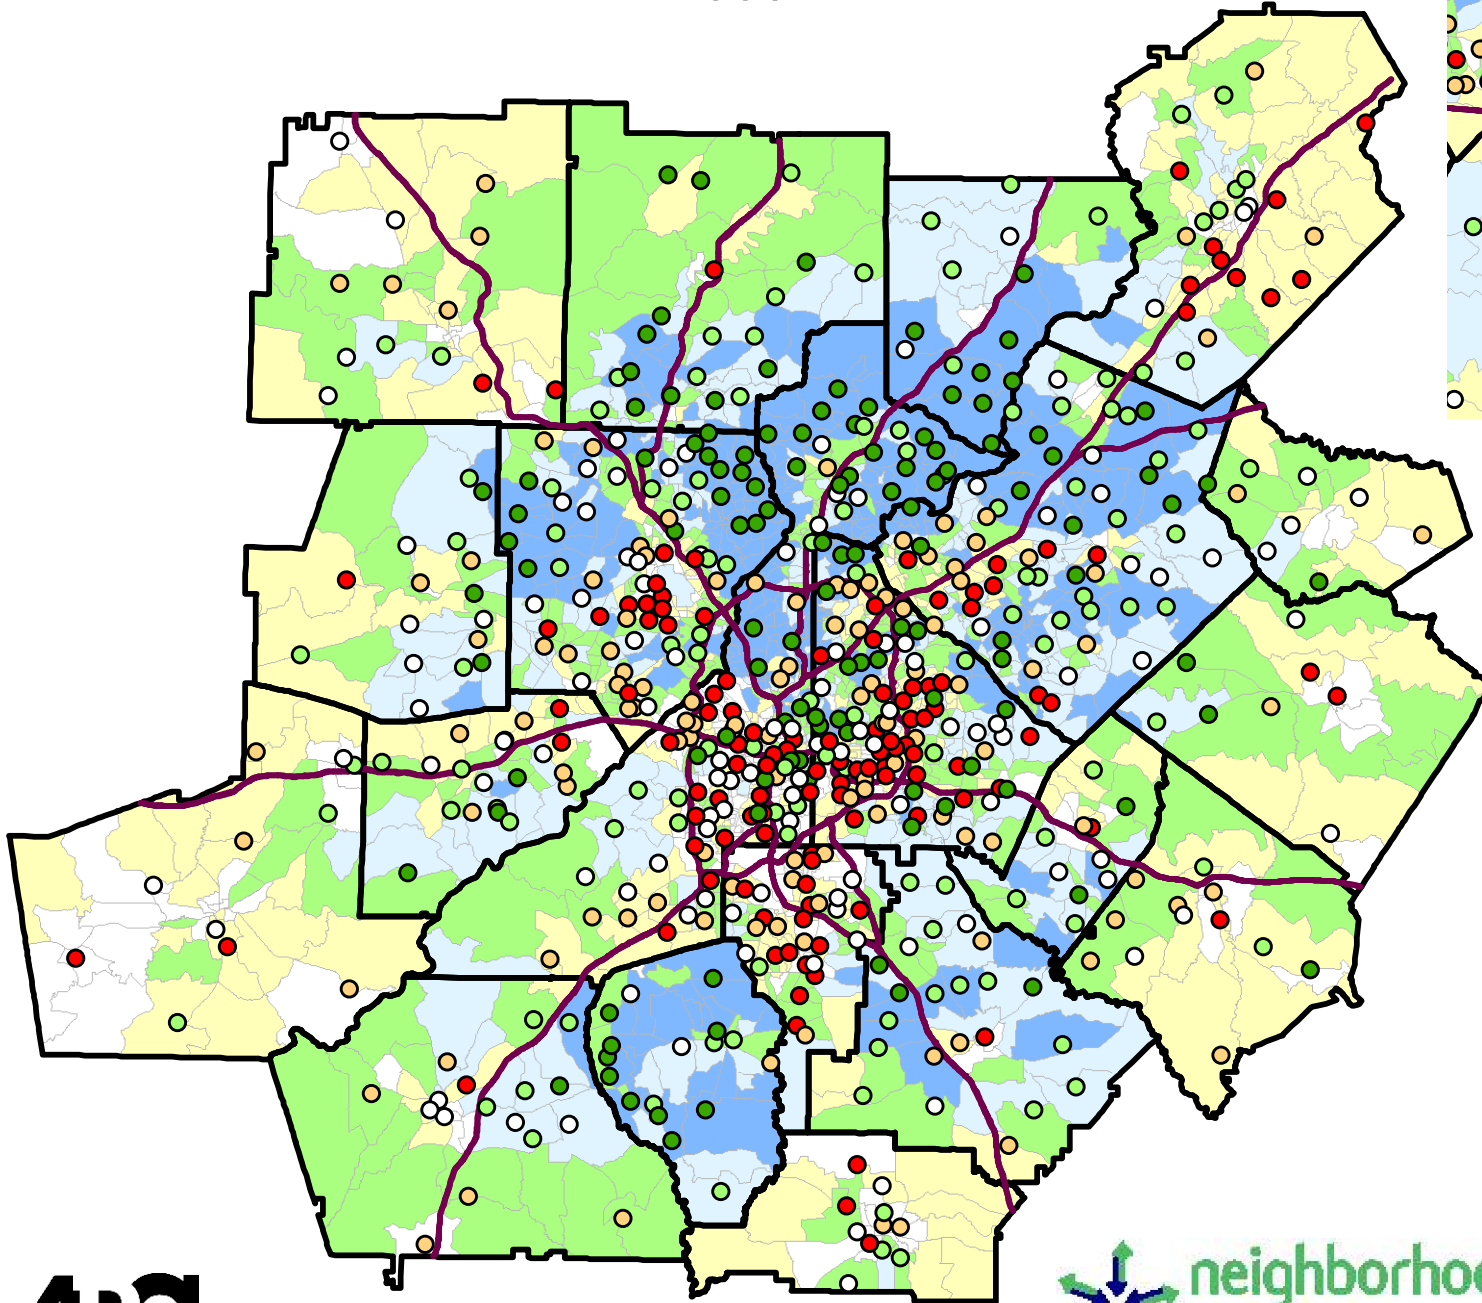

First Grade CRCT Reading Scores

Percentage of students who do not meet standard

2008

CRCT Scores - 1st Grade

% not meeting standards

- 0% - 3.5%
- 3.6% - 6.9%
- 7% - 11.1%
- 11.2% - 16%
- 16.1% - 41.6%

Base Map (ESRI Estimates)

Median HH Income

- \$0.00 - \$43,670.00
- \$43,670.01 - \$57,912.00
- \$57,912.01 - \$70,511.00
- \$70,511.01 - \$88,236.00
- \$88,236.01 - \$236,931.00