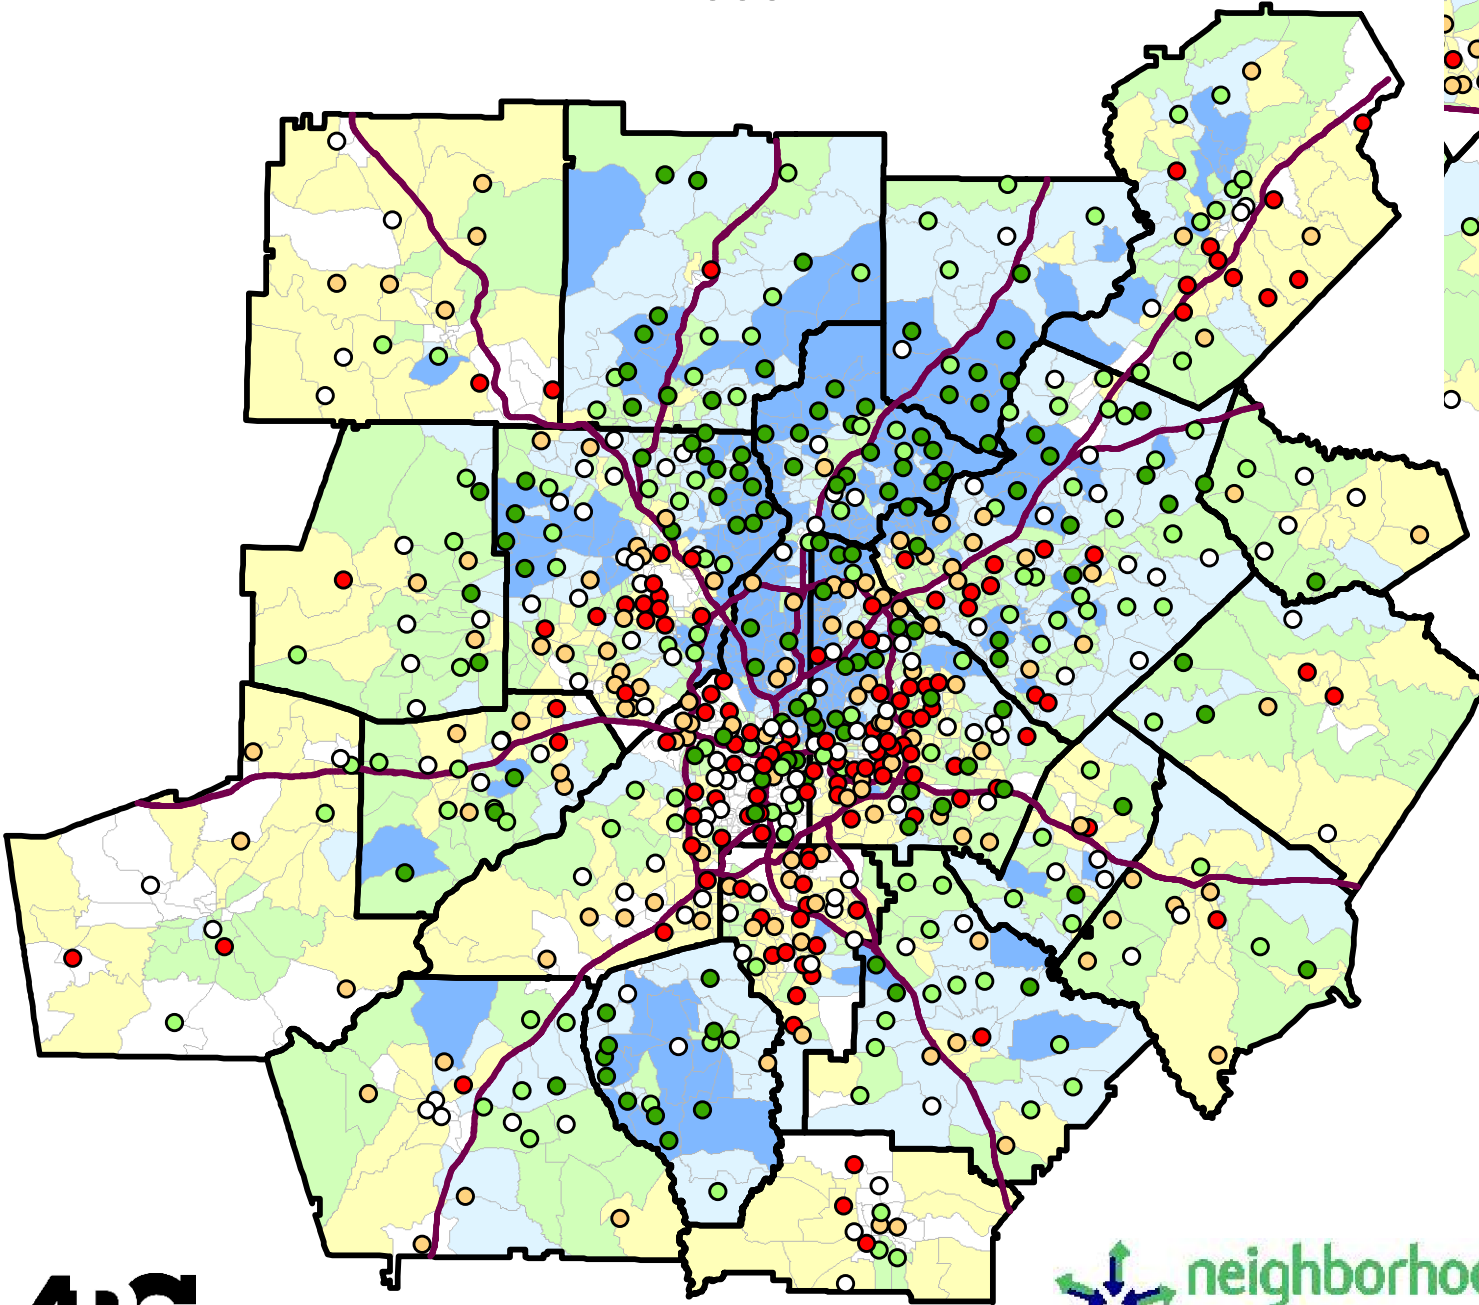

First Grade CRCT Reading Scores

Percentage of students who do not meet standard

2008

CRCT Scores - 1st Grade

% not meeting standards

- 0% - 3.5%
- 3.6% - 6.9%
- 7% - 11.1%
- 11.2% - 16%
- 16.1% - 41.6%

Base Map (ESRI Estimates)

Median Home Value

- \$0.00 - \$105,978.00
- \$105,978.01 - \$137,642.00
- \$137,642.01 - \$174,577.00
- \$174,577.01 - \$232,416.00
- \$232,416.01 - \$1,000,001.00