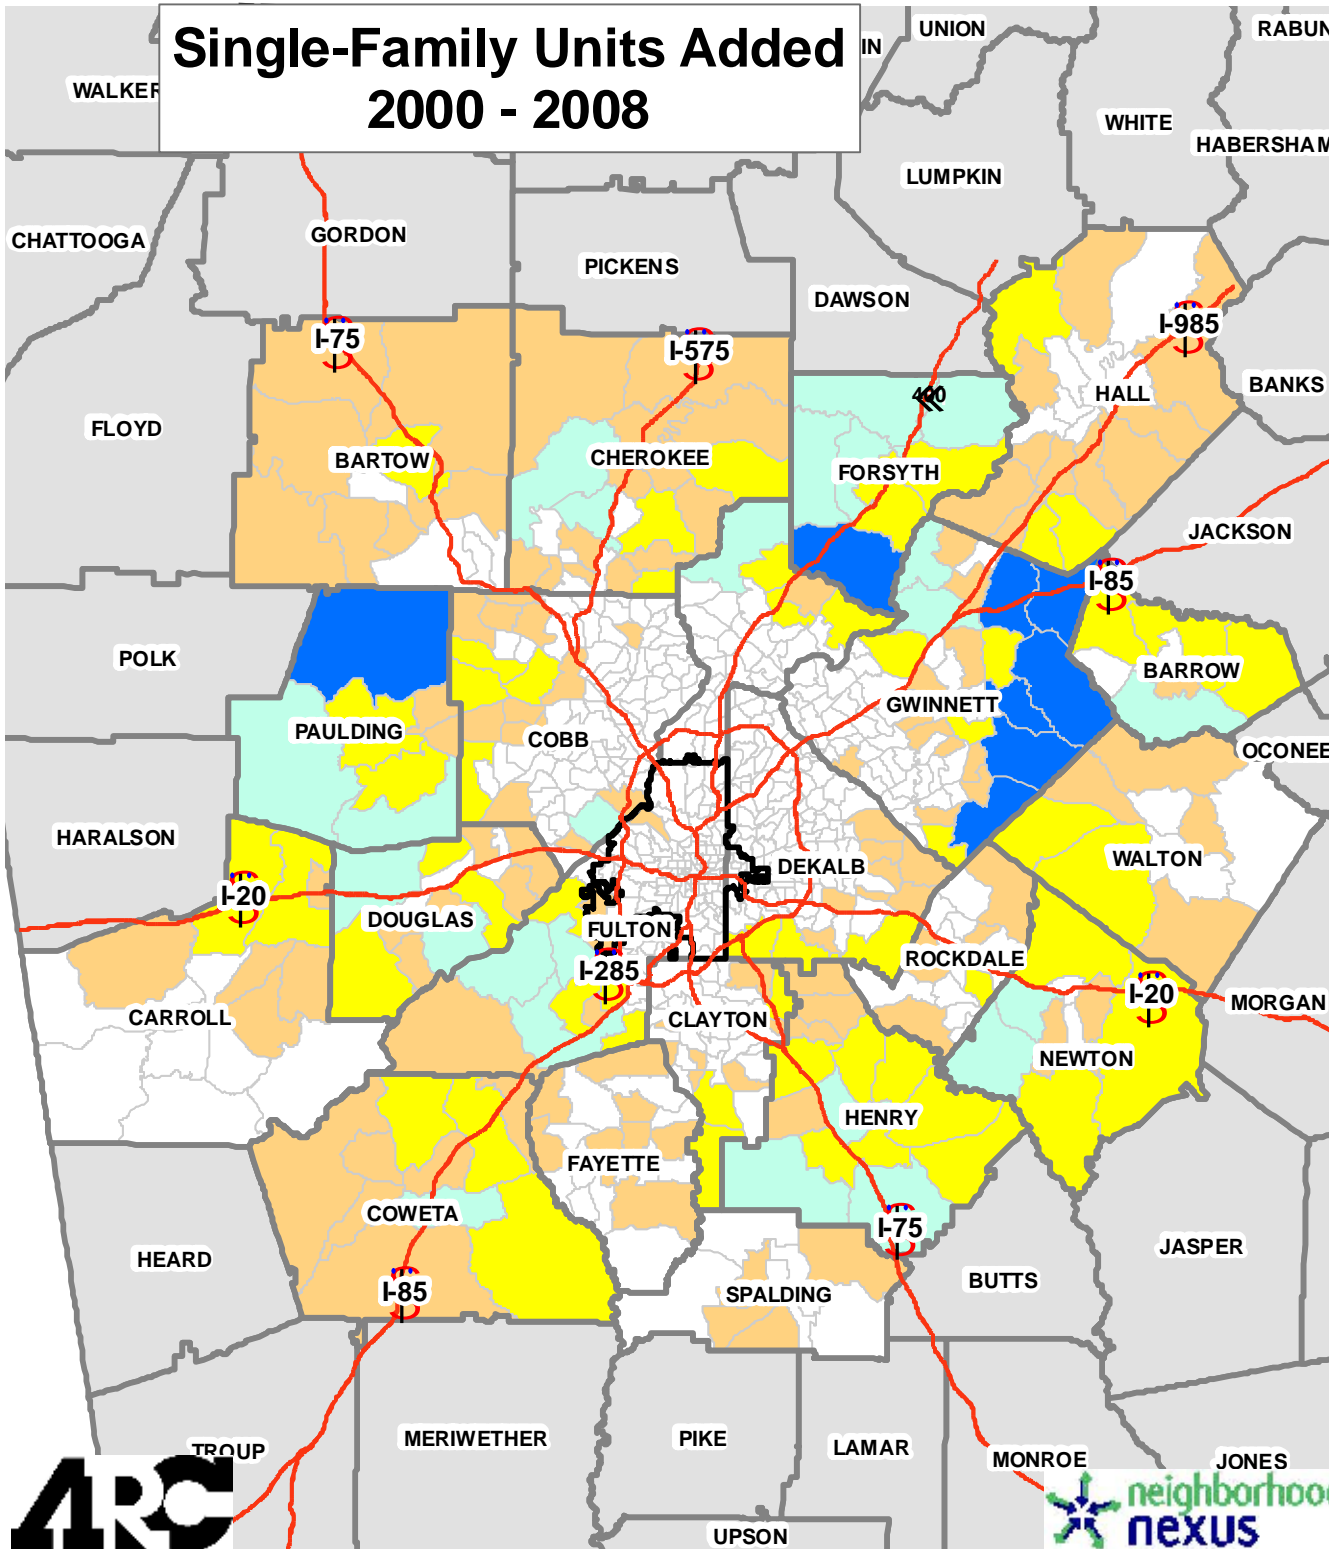

# Single-Family Units Added 2000 - 2008

City of Atlanta

## Pop. and Emp. Data

### Single-Family

Natural Breaks (Jenks) are Used

In seeing where the most single-family units have been added, this map shows they are going where the population grew most - in the arch from northeastern Gwinnett to southern Forsyth.