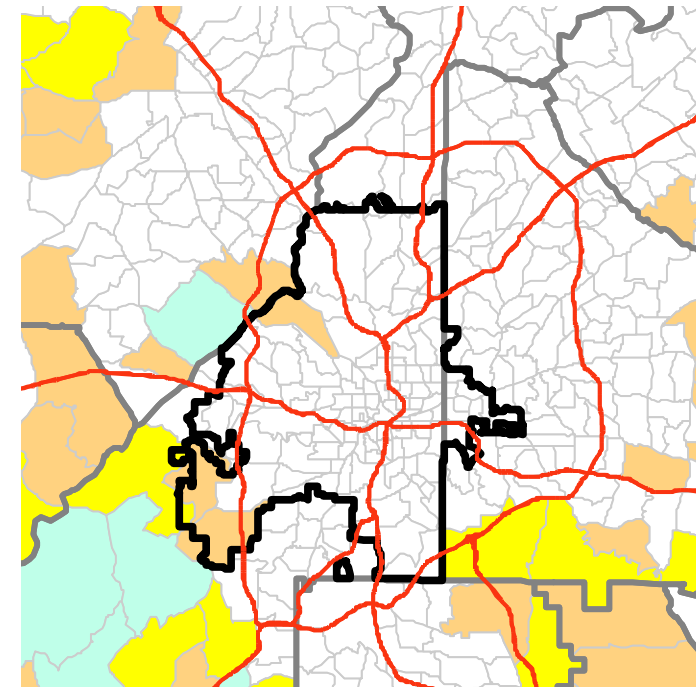

# Single-Family Units Added 2000 - 2008

City of Atlanta

## Pop. and Emp. Data

### Single-Family

Natural Breaks (Jenks) are Used

In seeing where the most single-family units have been added, this map shows they are going where the population grew most - in the arch from northeastern Gwinnett to southern Forsyth.