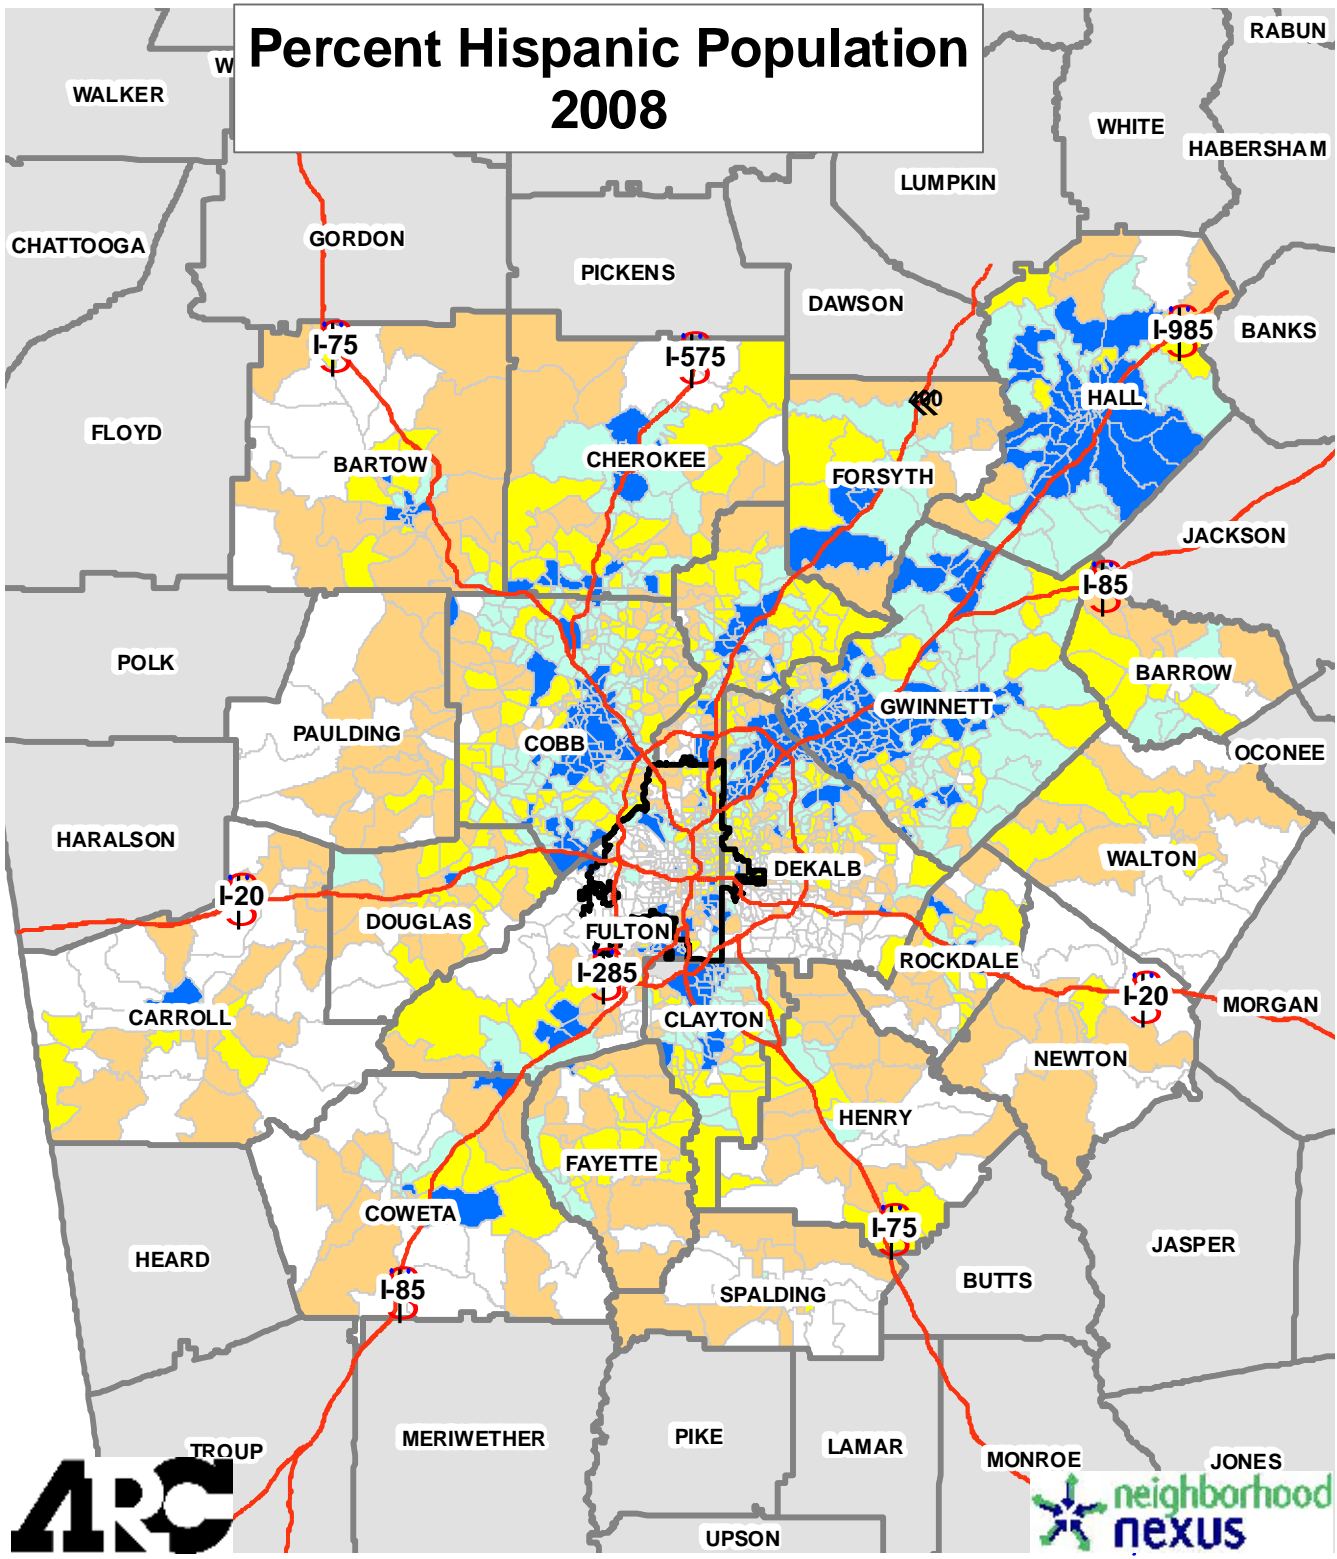

# Percent Hispanic Population 2008

City of Atlanta

## Pop. and Emp. Data

### % Hispanic

- 0% - 1.86%
- 1.87% - 3.43%
- 3.44% - 5.7%
- 5.71% - 11.79%
- 11.8% - 90.51%

Quintiles are Used

Using ESRI's model-based estimates, this shows, as of 2008, where the heaviest concentrations of the Hispanic population occur. As can be seen, Hispanics are heavily concentrated in Gwinnett, Hall, Cobb and the I-85 corridor in DeKalb. Although Forsyth has added significant numbers of Hispanics this decade, the relative share of Hispanics is still low when compared to its neighbors.