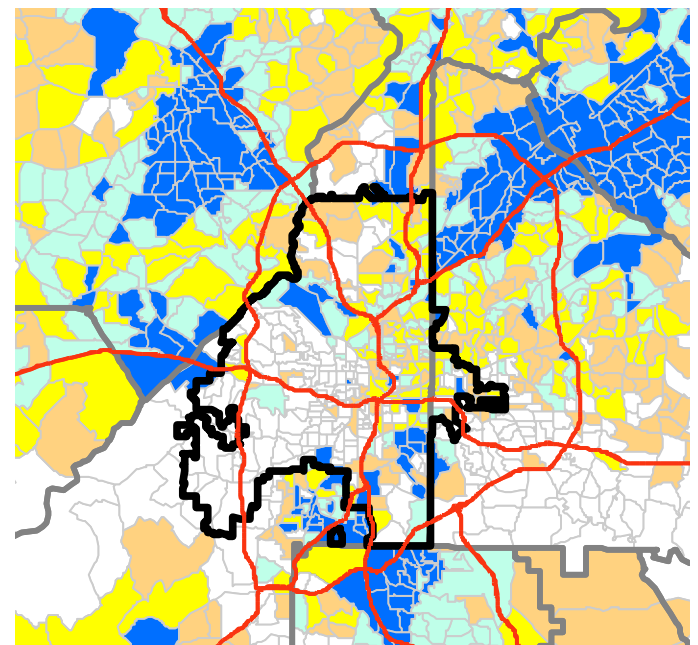

# Percent Hispanic Population 2008

City of Atlanta

## Pop. and Emp. Data

### % Hispanic

- 0% - 1.86%
- 1.87% - 3.43%
- 3.44% - 5.7%
- 5.71% - 11.79%
- 11.8% - 90.51%

Quintiles are Used

Using ESRI's model-based estimates, this shows, as of 2008, where the heaviest concentrations of the Hispanic population occur. As can be seen, Hispanics are heavily concentrated in Gwinnett, Hall, Cobb and the I-85 corridor in DeKalb. Although Forsyth has added significant numbers of Hispanics this decade, the relative share of Hispanics is still low when compared to its neighbors.