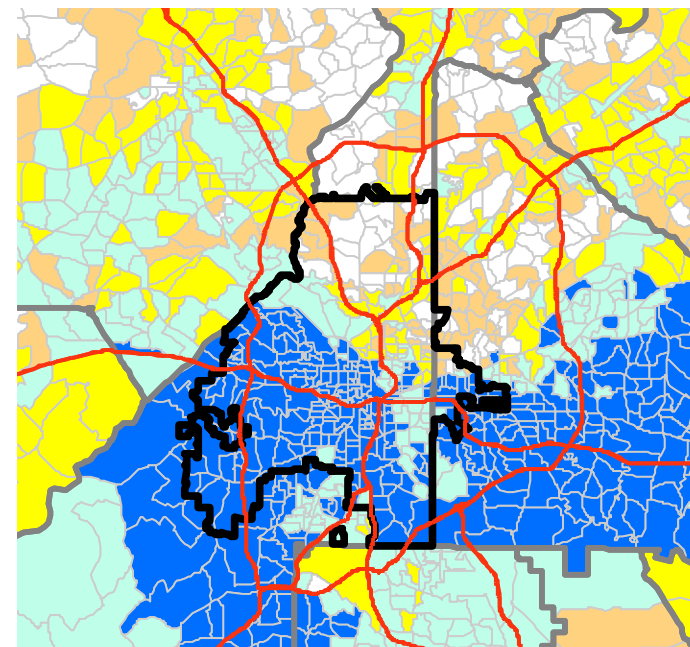

# Percent Black Population 2008

City of Atlanta

### % of Blacks

Quintiles are Used

Using ESRI's model-based estimates, this shows, as of 2008, where the heaviest concentrations of the Black population occur. As can be seen, Blacks are heavily concentrated in the arch stretching from southwest Atlanta to southeastern DeKalb.