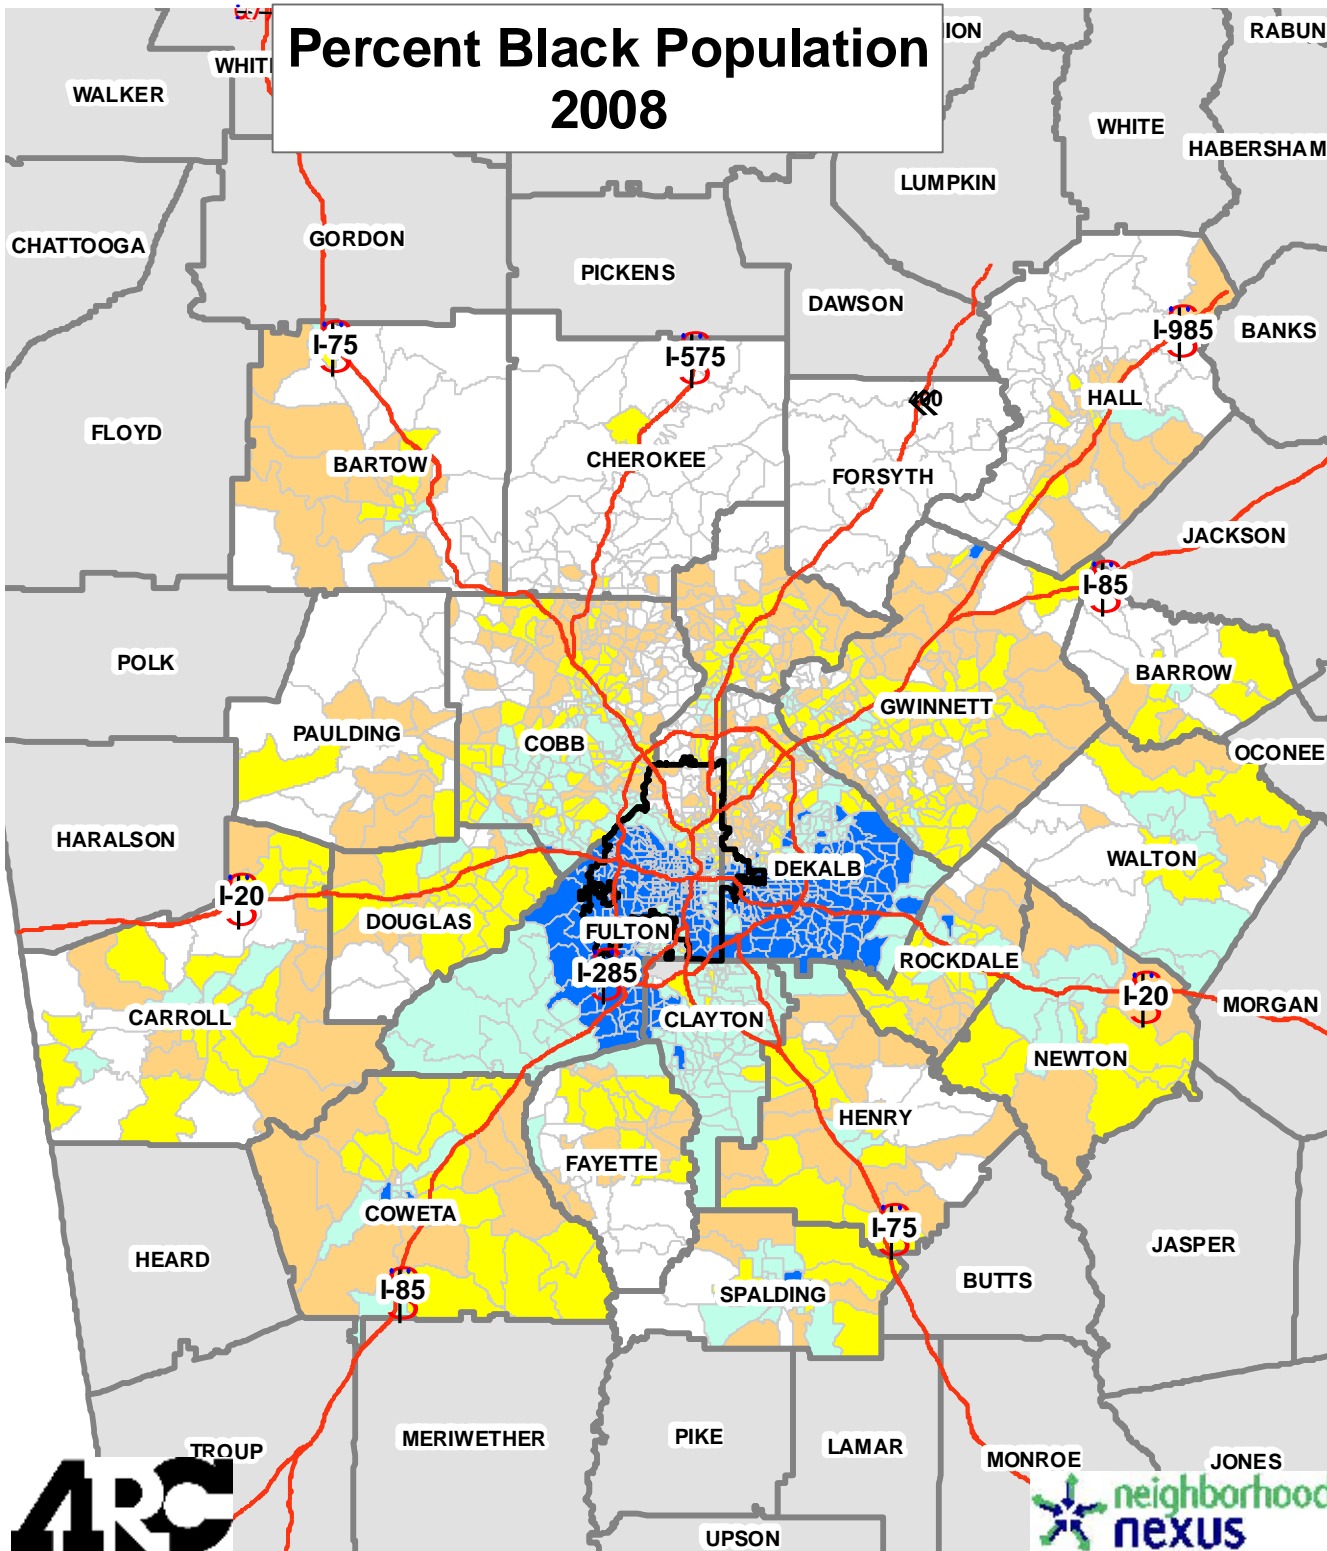

# Percent Black Population 2008

City of Atlanta

## Pop. and Emp. Data

### % of Blacks

Quintiles are Used

Using ESRI's model-based estimates, this shows, as of 2008, where the heaviest concentrations of the Black population occur. As can be seen, Blacks are heavily concentrated in the arch stretching from southwest Atlanta to southeastern DeKalb.