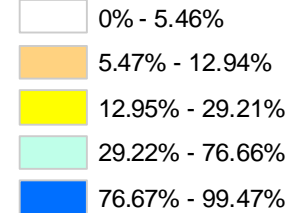

# Percent Black Population 2008

City of Atlanta

### % of Blacks

Quintiles are Used

Using ESRI's model-based estimates, this shows, as of 2008, where the heaviest concentrations of the Black population occur. As can be seen, Blacks are heavily concentrated in the arch stretching from southwest Atlanta to southeastern DeKalb.