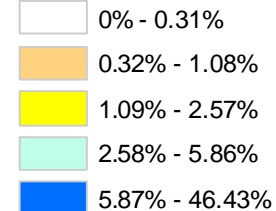

# Percent Asian Population 2008

 City of Atlanta

### % of Asians

Quintiles are Used

Using ESRI's model-based estimates, this shows, as of 2008, where the heaviest concentrations of the Asian population occur. As can be seen, Asians are heavily concentrated in Gwinnett and northern Fulton. Other notable areas attracting Asians include Clayton, eastern Cobb and northeastern DeKalb. And, once again, when compared to the other maps that focus on the Asian population, this shows that like races tend to cluster with themselves.