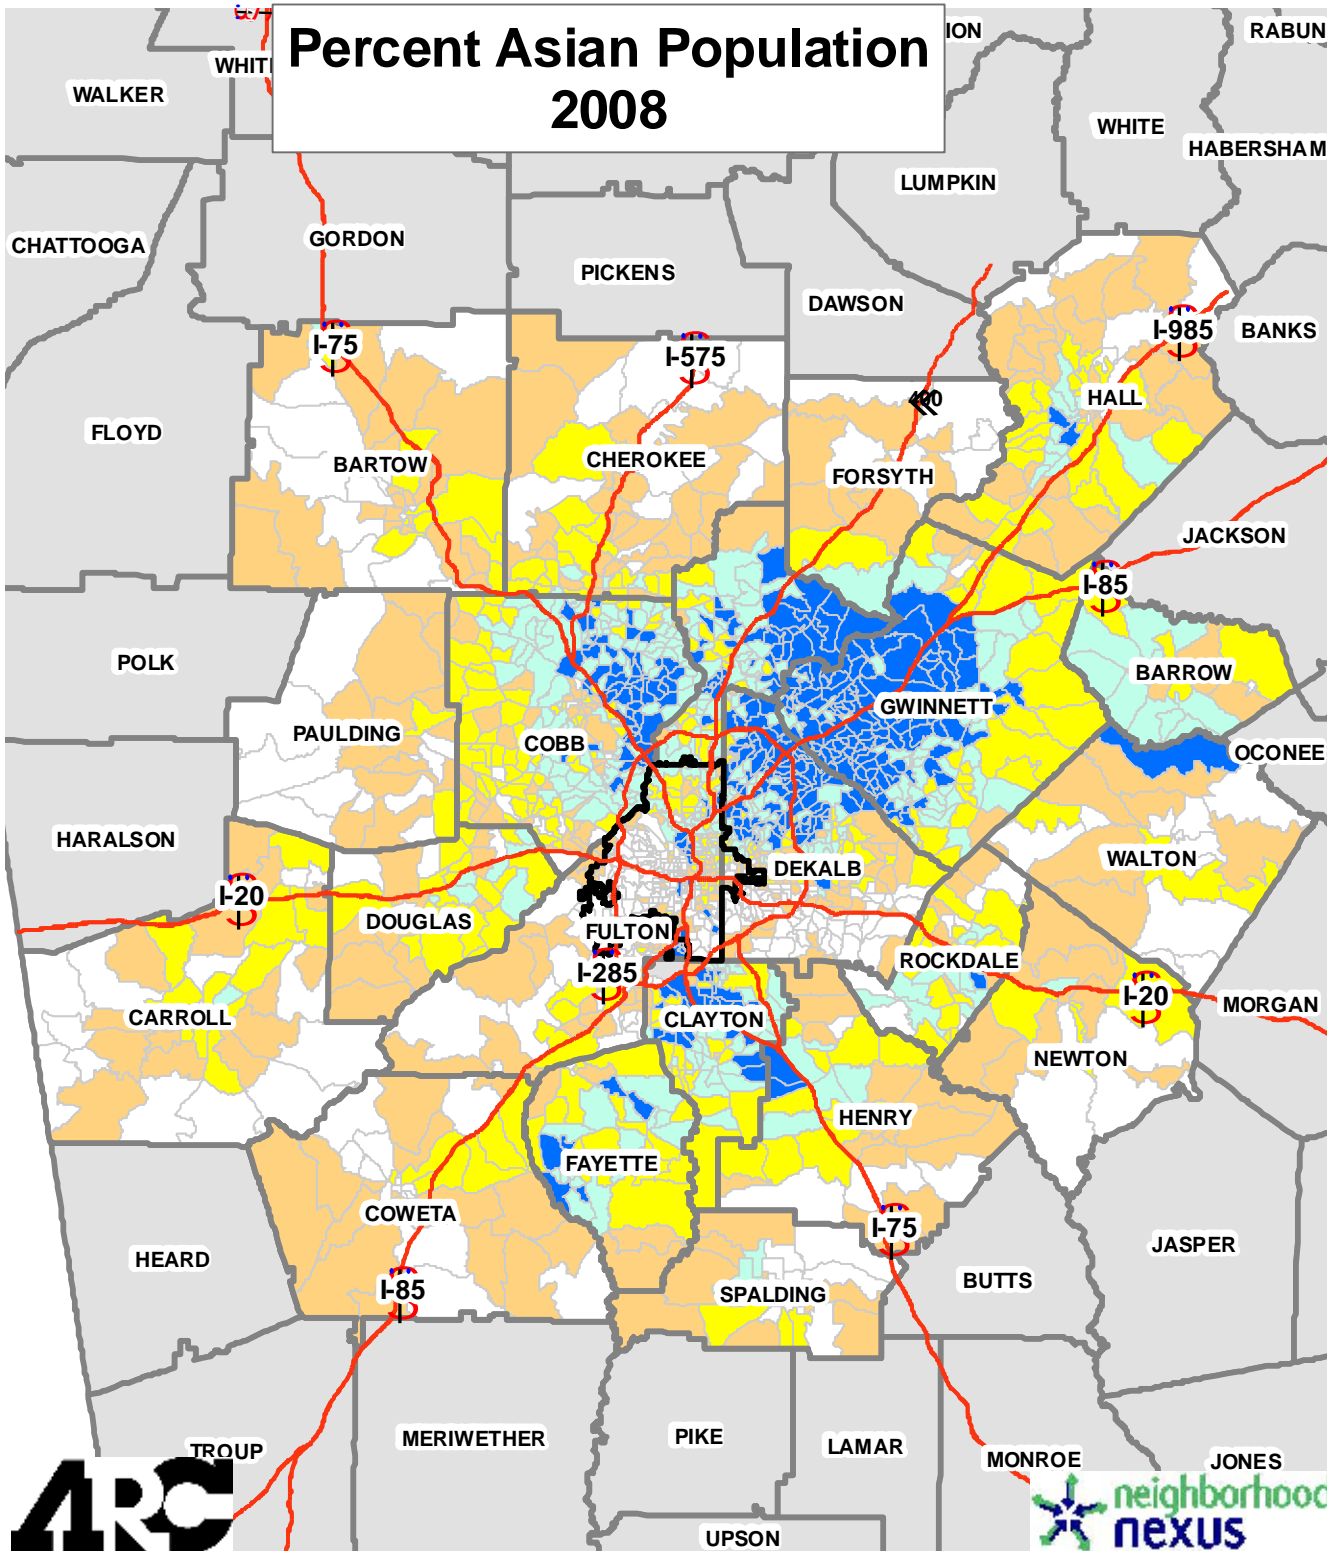

# Percent Asian Population 2008

 City of Atlanta

## Pop. and Emp. Data

### % of Asians

Quintiles are Used

Using ESRI's model-based estimates, this shows, as of 2008, where the heaviest concentrations of the Asian population occur. As can be seen, Asians are heavily concentrated in Gwinnett and northern Fulton. Other notable areas attracting Asians include Clayton, eastern Cobb and northeastern DeKalb. And, once again, when compared to the other maps that focus on the Asian population, this shows that like races tend to cluster with themselves.

Source: ESRI