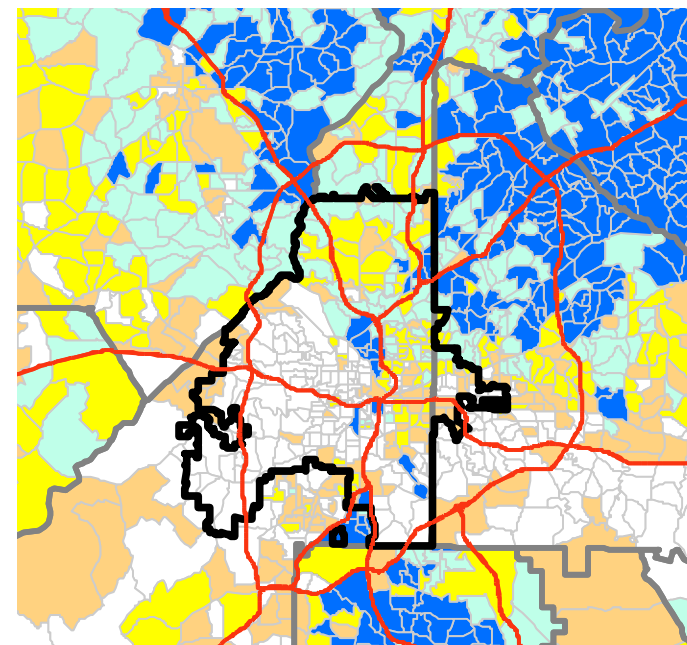

# Percent Asian Population 2008

 City of Atlanta

### % of Asians

Quintiles are Used

Using ESRI's model-based estimates, this shows, as of 2008, where the heaviest concentrations of the Asian population occur. As can be seen, Asians are heavily concentrated in Gwinnett and northern Fulton. Other notable areas attracting Asians include Clayton, eastern Cobb and northeastern DeKalb. And, once again, when compared to the other maps that focus on the Asian population, this shows that like races tend to cluster with themselves.