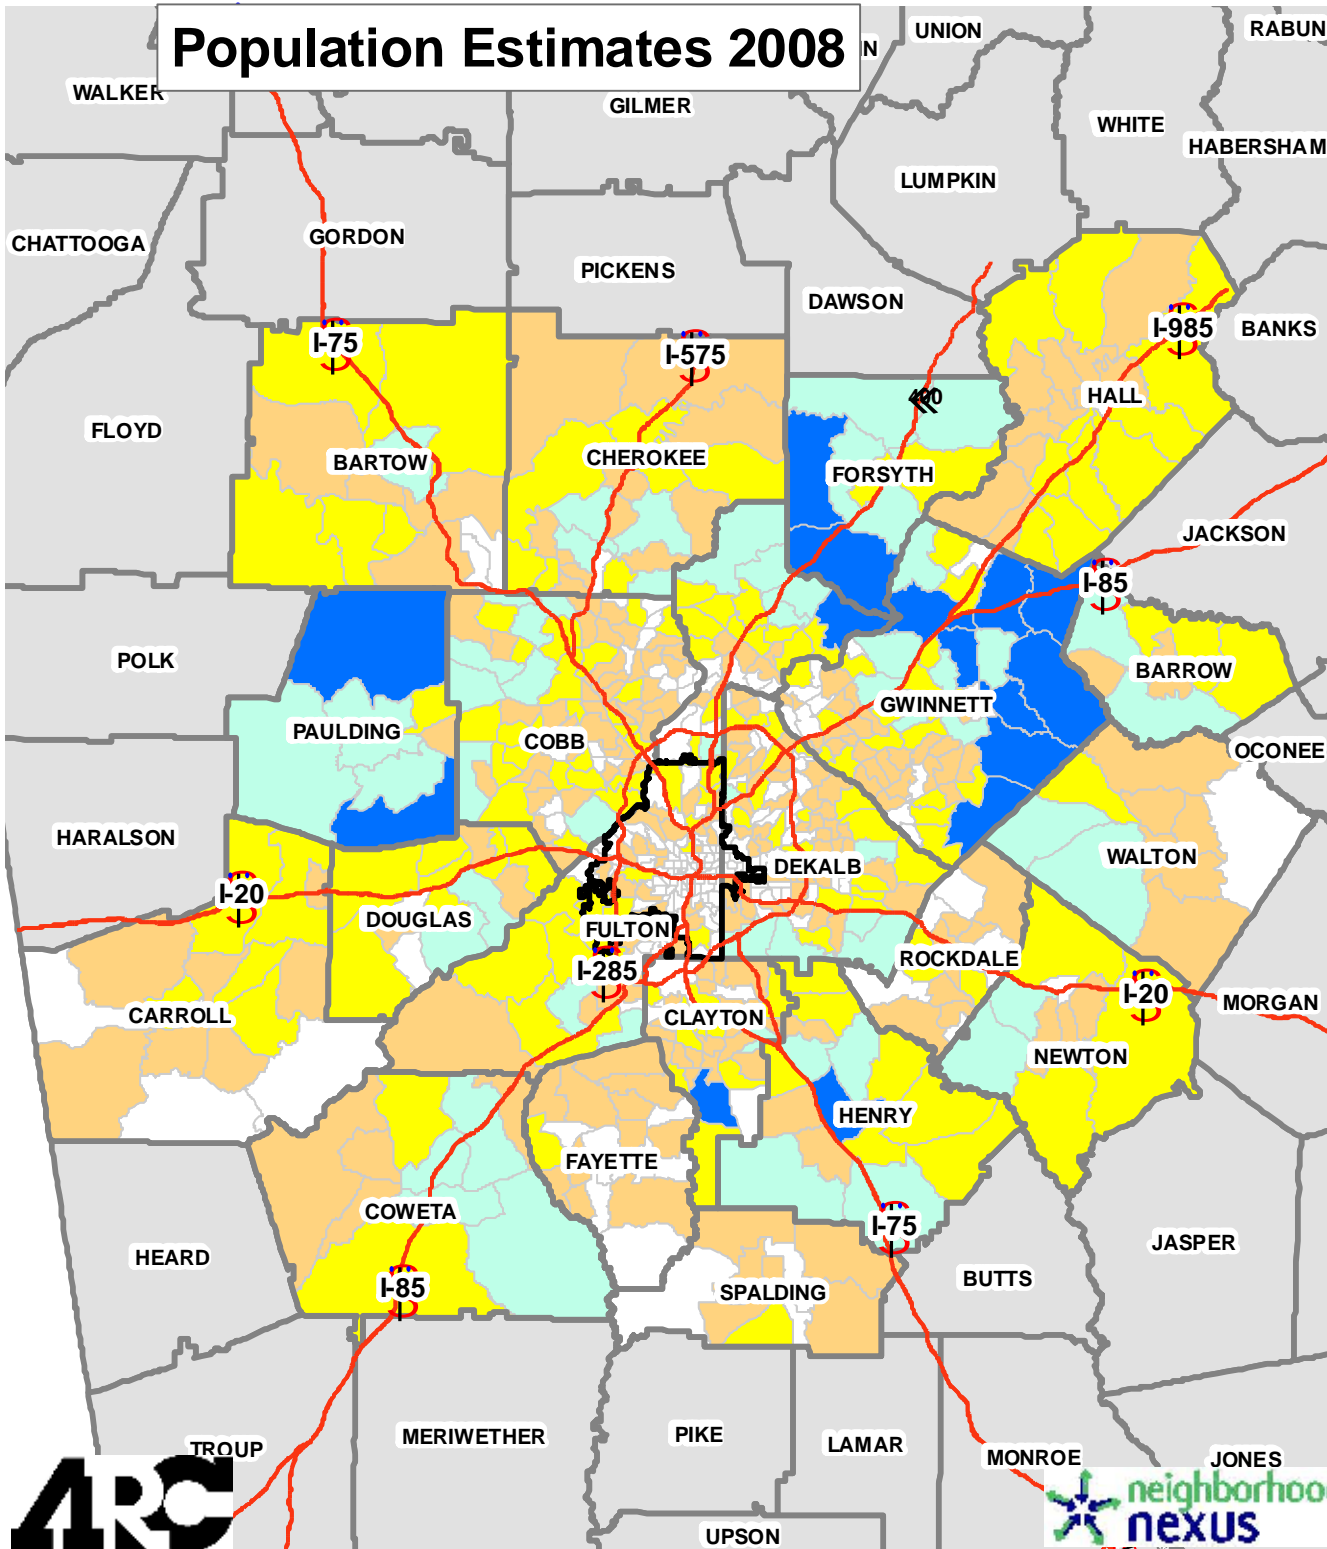

Population Estimates 2008

 City of Atlanta

Pop. and Emp. Data

Population 2008

Natural Breaks (Jenks) are Used

Annually, the Atlanta Regional Commission (ARC) produces estimates of the total population at the "Census Tract" level. In terms of raw numbers, the arch stretching from northeastern Gwinnett to southern Forsyth has the largest numbers of people.

Source: Atlanta Regional Commission